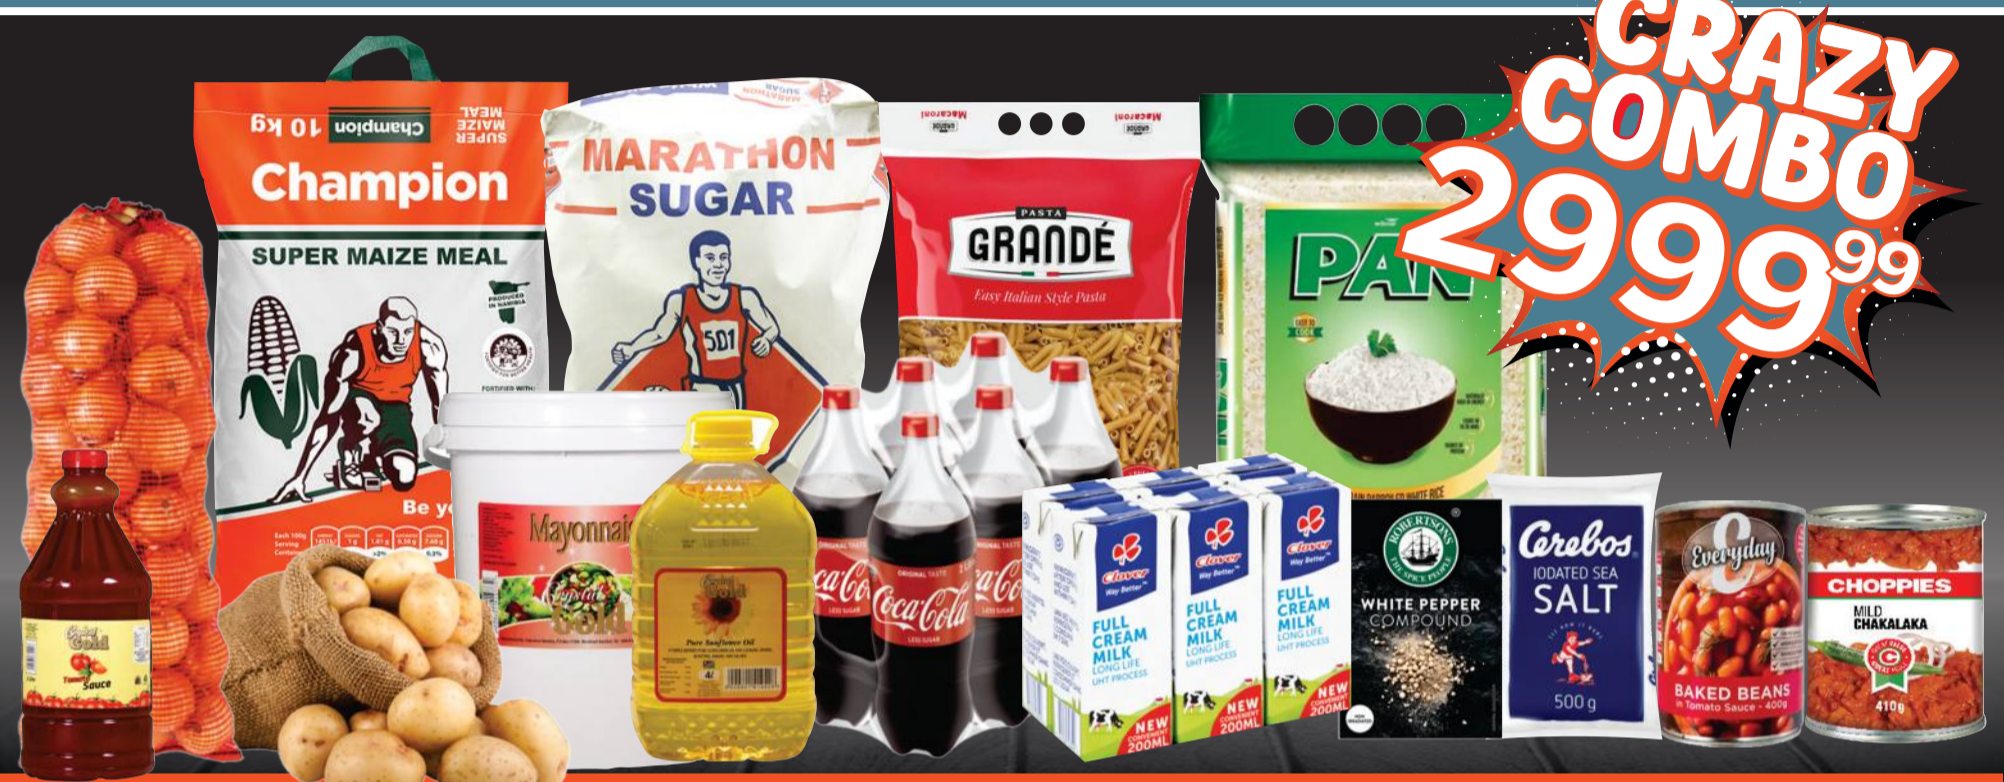

CRAZY COMBO
2999⁹⁹

1x 10KG CHAMPION MAIZE | 1x10KG MARATHON WHITE SUGAR | 3x3KG PASTA GRANDE MAC/ELBOWS | 2x10KG PAN RICE | 2x2L CRYSTAL GOLD TOMATO SAUCE | 1x4L CRYSTAL GOLD OIL | 1x20L CRYSTAL GOLD MAYONNAISE | 2x100G ROBERTSON'S WHITE PEPPER REFILL | 2x500G CEREBOS SALT | 1x10KG ONIONS | 3x7KG POTATOES | 2x2L FANTA/COCA-COLA 6PACK | 6x1L CLOVER FULL CREAM UHT MILK | 3x410G EVERYDAY BAKED BEANS | 3x410G CHOPPIES CHAKALAKA MILD