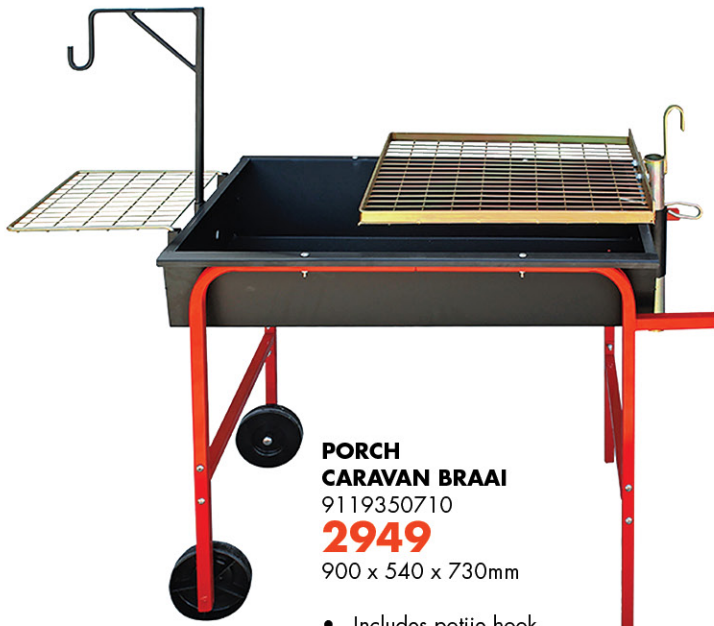

ROTISSERIE BRAAI

9119350915

1349

BEST DEAL

Features:

- Large basket and spit.
- Spit your meat or chicken to perfection with this powerful motor & large flat basket that can easily accommodate two chickens.
- Complete with a frame, large flat basket, rotisserie shaft, prongs plus a rotisserie motor.
- Screw-in shaft and prongs now fit most dishwashers.
- Allows for easy and compact storage.

PORTABLE BRAAI

9119350720

1169

Stainless Steel
Grid Included
580 x 400 x 140mm

AFROX

AFROX HANDIPACK

9119500000

1249

Compact, portable gas
cylinder and cooker
combination
6kg

PORCH CARAVAN BRAAI

9119350710

2949

900 x 540 x 730mm

- Includes potjie hook
- Height adjustable grid
- 2mm Mild Steel

SHOP ONLINE

WWW.CYMOT.COM
CLICK-SHOP-PAY