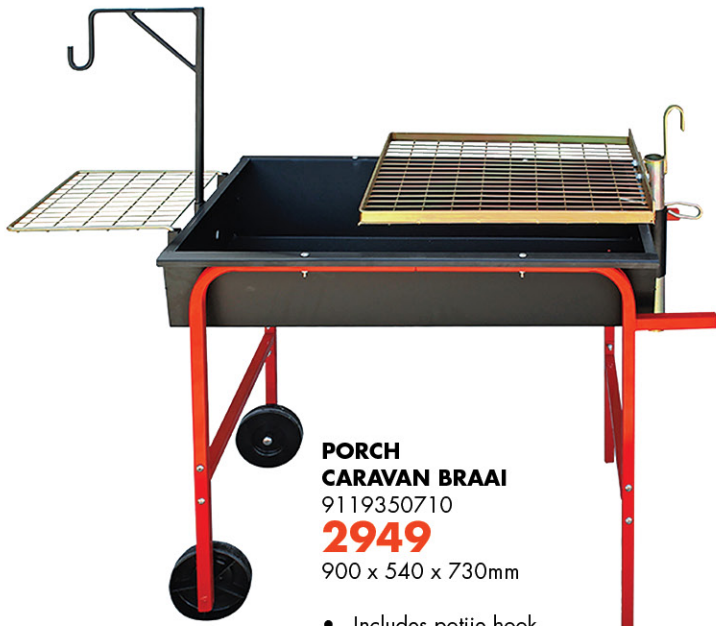

ROTISSERIE BRAAI

9119350915

1349

BEST DEAL

Features:

- Large basket and spit.
- Spit your meat or chicken to perfection with this powerful motor & large flat basket that can easily accommodate two chickens.
- Complete with a frame, large flat basket, rotisserie shaft, prongs plus a rotisserie motor.
- Screw-in shaft and prongs now fit most dishwashers.
- Allows for easy and compact storage.

AFROX

AFROX HANDIPACK

9119500000

1249

Compact, portable gas cylinder and cooker combination
6kg

PORTABLE BRAAI

9119350720

1169

Stainless Steel
Grid Included
580 x 400 x 140mm

PORCH CARAVAN BRAAI

9119350710

2949

900 x 540 x 730mm

- Includes potjie hook
- Height adjustable grid
- 2mm Mild Steel

SHOP ONLINE

WWW.CYMOT.COM
CLICK-SHOP-PAY