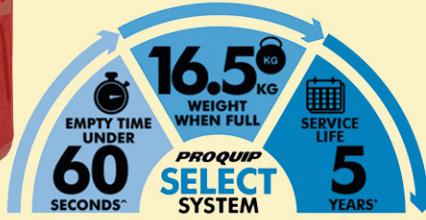

**PROQUIP
PLASTIC
JERRY CANS**
20L

Diesel (Yellow)
9119230785
569

Petrol (Red)
9119230805
569

NEW

**PROQUIP
PLASTIC
WATER JERRY CAN**

22L
9119230825
589

Made from Food-Grade HDPE is UV stabilised and BPA Free Upright Military Design to fit standard Jerry Can Holders

**HEAVY DUTY
AIR COMPRESSOR
PUMP**

9102590017
1787

**MECHANICAL
BOTTLE JACK**

9102360250
669
385mm Lift
2t

**MECHANICAL
BOTTLE JACK**

9102360255
719
485mm Lift
2t

**HYDRAULIC
BOTTLE JACK**

9102360304
423
4t

**HYDRAULIC
BOTTLE JACK**

9102360306
533
6t

SCISSOR JACK

9102360076
258
1.5t

SCISSOR JACK

9102360075
373
Ratchet Handle
1t

SCISSOR JACK

9102360079
486
2t

FUG IT

**FUG IT
HEAVY DUTY
TYRE SEALANT**

9102340060
93
250ml

**FUG IT
HEAVY DUTY
TYRE SEALANT**

9102340062
193
500ml

**FUG IT
HEAVY DUTY
TYRE SEALANT**

9102340065
344
1L

**BEST
DEAL**

CARPET MAT

9102420013
44
Black
50 x 34cm

RUBBER MAT

9102420012
72
Black
With Lip
1000g

RUBBER MAT

9102420011
87
Black
54 x 37cm
1300g