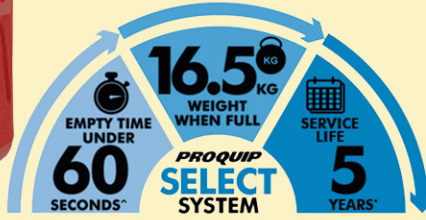

**PROQUIP
PLASTIC
JERRY CANS**
20L

Diesel (Yellow)
9119230785
569

Petrol (Red)
9119230805
569

NEW

**PROQUIP
PLASTIC
WATER JERRY CAN**
22L
9119230825
589

Made from Food-Grade HDPE is UV stabilised and BPA Free Upright Military Design to fit standard Jerry Can Holders

**HEAVY DUTY
AIR COMPRESSOR
PUMP**

9102590017
1787

**MECHANICAL
BOTTLE JACK**

9102360250
669
385mm Lift
2t

**MECHANICAL
BOTTLE JACK**

9102360255
719
485mm Lift
2t

**HYDRAULIC
BOTTLE JACK**

9102360304
423
4t

**HYDRAULIC
BOTTLE JACK**

9102360306
533
6t

SCISSOR JACK

9102360076
258
1.5t

SCISSOR JACK

9102360075
373
Ratchet Handle
1t

SCISSOR JACK

9102360079
486
2t

FUG IT

**FUG IT
HEAVY DUTY
TYRE SEALANT**

9102340060
93
250ml

**FUG IT
HEAVY DUTY
TYRE SEALANT**

9102340062
193
500ml

**FUG IT
HEAVY DUTY
TYRE SEALANT**

9102340065
344
1L

**BEST
DEAL**

CARPET MAT

9102420013
44
Black
50 x 34cm

RUBBER MAT

9102420012
72
Black
With Lip
1000g

RUBBER MAT

9102420011
87
Black
54 x 37cm
1300g