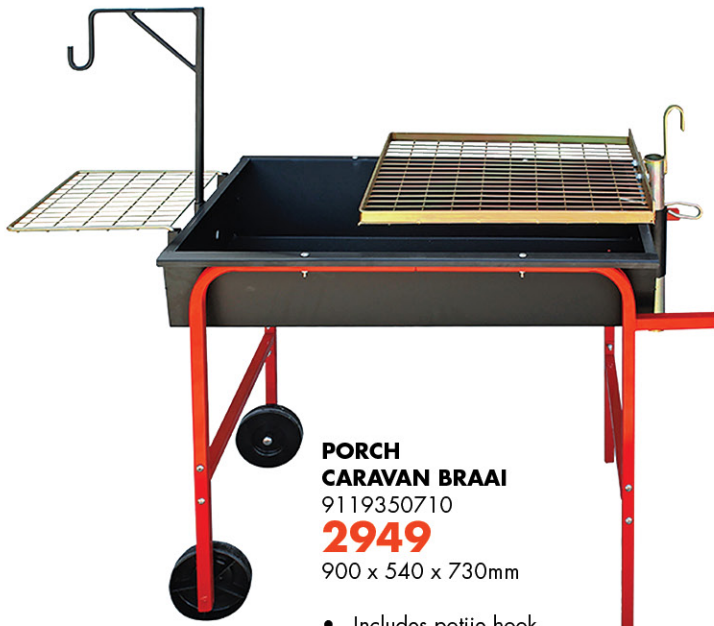

ROTISSERIE BRAAI

9119350915

1349

BEST DEAL

Features:

- Large basket and spit.
- Spit your meat or chicken to perfection with this powerful motor & large flat basket that can easily accommodate two chickens.
- Complete with a frame, large flat basket, rotisserie shaft, prongs plus a rotisserie motor.
- Screw-in shaft and prongs now fit most dishwashers.
- Allows for easy and compact storage.

PORTABLE BRAAI

9119350720

1169

Stainless Steel
Grid Included
580 x 400 x 140mm

AFROX

AFROX HANDIPACK

9119500000

1249

Compact, portable gas cylinder and cooker combination
6kg

PORCH CARAVAN BRAAI

9119350710

2949

900 x 540 x 730mm

- Includes potjie hook
- Height adjustable grid
- 2mm Mild Steel

SHOP ONLINE

WWW.CYMOT.COM
CLICK-SHOP-PAY