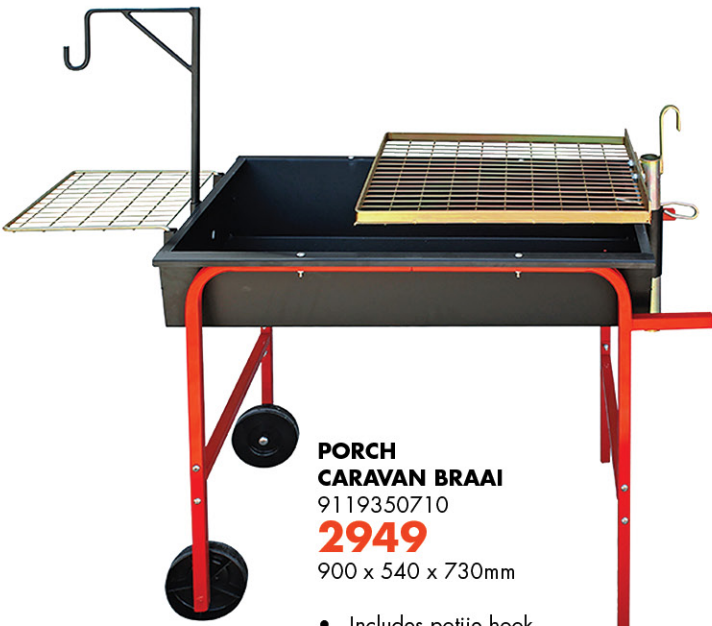

ROTISSERIE BRAAI

9119350915

1349

BEST DEAL

Features:

- Large basket and spit.
- Spit your meat or chicken to perfection with this powerful motor & large flat basket that can easily accommodate two chickens.
- Complete with a frame, large flat basket, rotisserie shaft, prongs plus a rotisserie motor.
- Screw-in shaft and prongs now fit most dishwashers.
- Allows for easy and compact storage.

PORTABLE BRAAI

9119350720

1169

Stainless Steel
Grid Included
580 x 400 x 140mm

AFROX

AFROX HANDIPACK

9119500000

1249

Compact, portable gas
cylinder and cooker
combination
6kg

PORCH CARAVAN BRAAI

9119350710

2949

900 x 540 x 730mm

- Includes potjie hook
- Height adjustable grid
- 2mm Mild Steel

SHOP ONLINE

WWW.CYMOT.COM
CLICK-SHOP-PAY