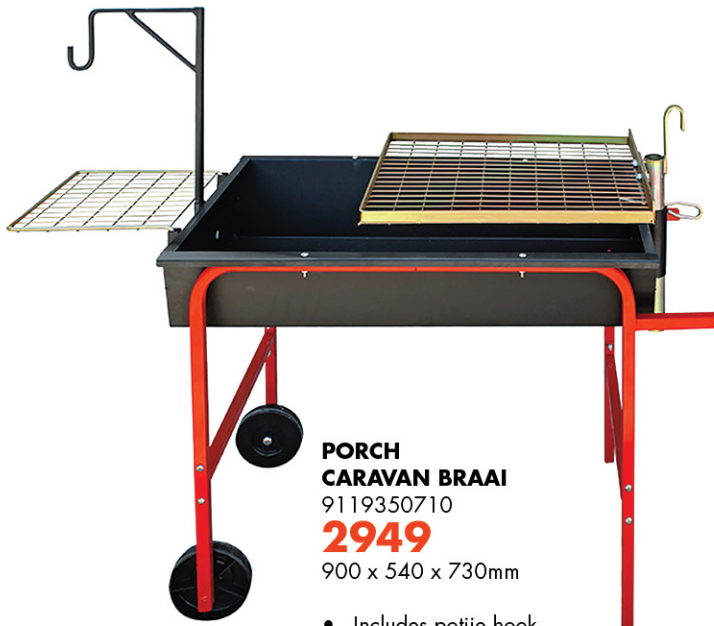

ROTISSERIE BRAAI

9119350915

1349

BEST DEAL

Features:

- Large basket and spit.
- Spit your meat or chicken to perfection with this powerful motor & large flat basket that can easily accommodate two chickens.
- Complete with a frame, large flat basket, rotisserie shaft, prongs plus a rotisserie motor.
- Screw-in shaft and prongs now fit most dishwashers.
- Allows for easy and compact storage.

AFROX

AFROX HANDIPACK

9119500000

1249

Compact, portable gas cylinder and cooker combination
6kg

PORTABLE BRAAI

9119350720

1169

Stainless Steel
Grid Included
580 x 400 x 140mm

PORCH CARAVAN BRAAI

9119350710

2949

900 x 540 x 730mm

- Includes potjie hook
- Height adjustable grid
- 2mm Mild Steel

SHOP ONLINE

WWW.CYMOT.COM
CLICK-SHOP-PAY