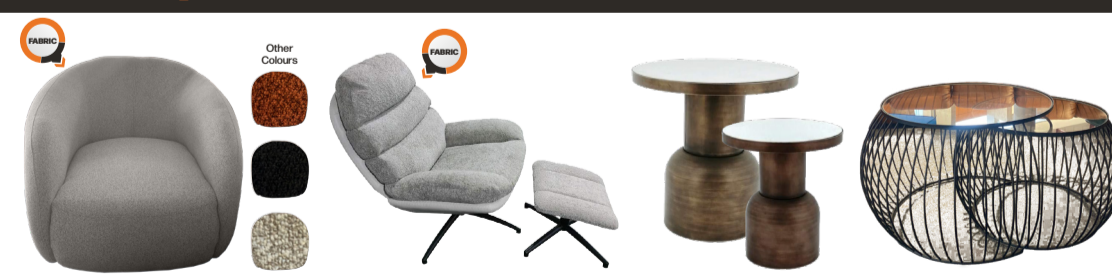

N\$ CASH **37 999**  
N\$ CREDIT **1 960** x24 Months 10% Deposit

**3 Piece, 5 Action Sophia Lounge Suite**  
Material: Full Leather  
Colour: Cumulus Tan

N\$ CASH **72 800**  
N\$ CREDIT **3 642** x24 Months 10% Deposit

Item displayed is available in Fabric and Leather

**2 Piece Vargan Daybed**  
Material: Fabric  
Colour: Adara Grey, Nubuck Java, Vagabond, Jaylon Stone  
**SAVE N\$ 5 300**

N\$ CASH **23 999**  
N\$ CREDIT **1 268** x24 Months 10% Deposit

**7 Piece Barbados Corner Lounge Suite**  
Material: Fabric  
Colour: Grounded

N\$ CASH **45 999**  
N\$ CREDIT **2 340** x24 Months 10% Deposit

**SAVE N\$ 6 000**

**Anesi Chair**  
Axel  
Material: Fabric  
Colour: Beige OR Grey, Black, Rust  
**SAVE N\$ 800**  
N\$ CASH **4 700**  
N\$ CREDIT **259** x24 Months 10% Deposit

**Coffee Table Set of 2**  
Material: Metal & Glass Top  
Colour: Black  
N\$ CASH **4 300**  
N\$ CREDIT **240** x24 Months 10% Deposit

Item displayed is available in Fabric and Leather

**3 Piece Tamara Daybed**  
Material: Fabric  
Colour: Grey, Rust, Black, Beige, Brown  
**SAVE N\$ 5 000**