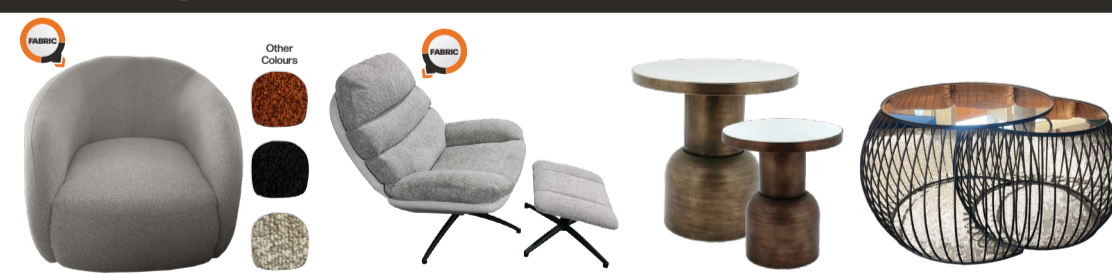

Item displayed is available in Fabric and Leather

2 Piece Vargan Daybed
Material: Fabric
Colour: Adara Grey, Nubuck Java, Vagabond, Jaylon Stone
SAVE N\$ 5 300

N\$ CASH **23 999**
N\$ CREDIT **1 268** x24 Months 10% Deposit

7 Piece Barbados Corner Lounge Suite
Material: Fabric
Colour: Grounded
SAVE N\$ 6 000

N\$ CASH **45 999**
N\$ CREDIT **2 340** x24 Months 10% Deposit

Anesi Chair
Axel
Material: Fabric
Colour: Beige OR Grey, Black, Rust
SAVE N\$ 800
N\$ CASH **4 700**
N\$ CREDIT **259** x24 Months 10% Deposit

Rafa Chair with Stool
Material: Fabric
Colour: Grey, Beige
N\$ CASH **9 700**
N\$ CREDIT **532** x24 Months 10% Deposit

Side Metal Table Set of 2
Material: Metal & Mirror
Colour: Bronze
N\$ CASH **1 860**
N\$ CREDIT **124** x24 Months 10% Deposit

Coffee Table Set of 2
Material: Metal & Glass Top
Colour: Black
N\$ CASH **4 300**
N\$ CREDIT **240** x24 Months 10% Deposit

Item displayed is available in Fabric and Leather

3 Piece Tamara Daybed
Material: Fabric
Colour: Grey, Rust, Black, Beige, Brown
SAVE N\$ 5 000