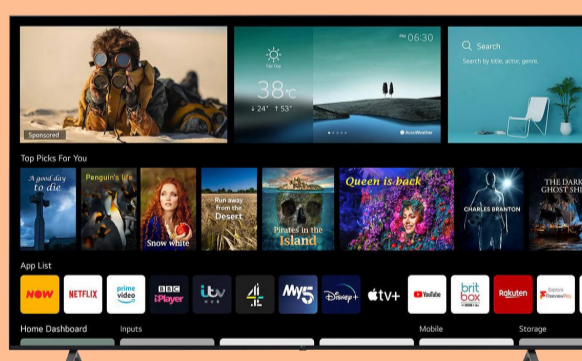

LG

82" Cinema Screen SMART TV 82UP8050PVB

- a7 Gen4 Processor 4K
- 4K Ultra HD
- Dolby Atmos
- 120Hz Native

SAVE N$ 1 000

N$ 28 900

N$ 1 732 x18 Months 20% Deposit

harman/kardon

Go + Play 3 Bluetooth Speaker OH4421

- Dual far-field microphones
- Built-in battery
- Bluetooth music streaming
- Auto self tuning

SAVE N$ 6 800

N$ 459 x18 Months 20% Deposit