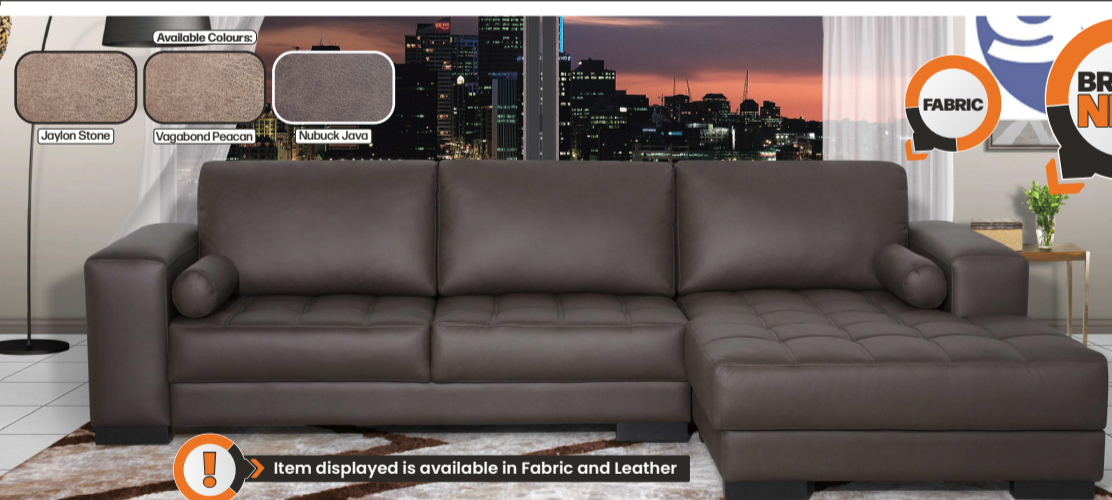

N\$ CASH **37 999**
N\$ CREDIT **1 960** x24 Months 10% Deposit

3 Piece, 5 Action Sophia Lounge Suite
Material: Full Leather
Colour: Cumulus Tan

N\$ CASH **72 800**
N\$ CREDIT **3 642** x24 Months 10% Deposit

7 Piece Barbados Corner Lounge Suite
Material: Fabric
Colour: Grounded
SAVE N\$ 6 000

N\$ CASH **45 999**
N\$ CREDIT **2 340** x24 Months 10% Deposit

Anesi Chair
Axel
Material: Fabric
Colour: Beige OR Grey, Black, Rust
SAVE N\$ 800
N\$ CASH **4 700**
N\$ CREDIT **259** x24 Months 10% Deposit

Rafa Chair with Stool
Material: Fabric
Colour: Grey, Beige
N\$ CASH **9 700**
N\$ CREDIT **532** x24 Months 10% Deposit

Side Metal Table Set of 2
Material: Metal & Mirror
Colour: Bronze
N\$ CASH **1 860**
N\$ CREDIT **124** x24 Months 10% Deposit