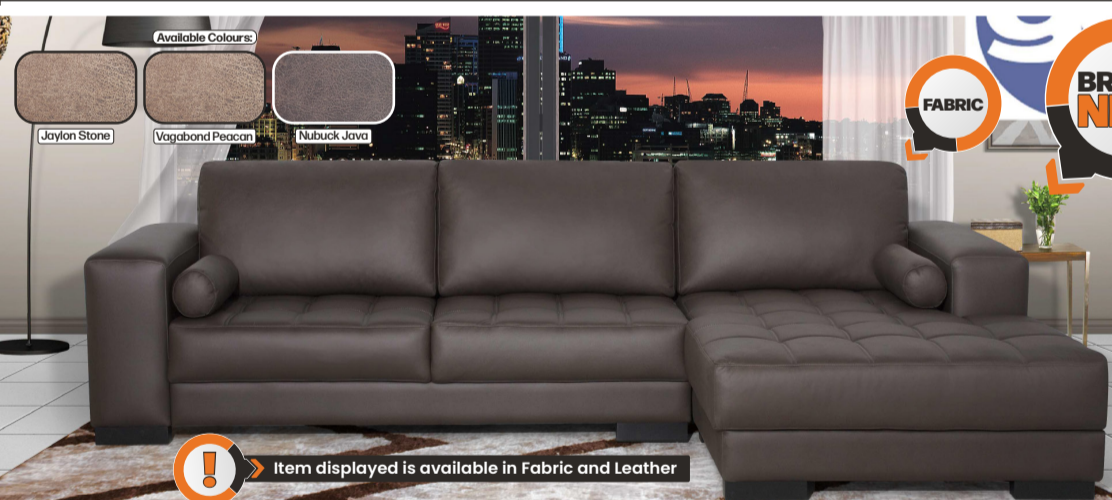

N\$ CASH **37 999**  
N\$ CREDIT **1 960** x24 Months 10% Deposit

**3 Piece, 5 Action Sophia Lounge Suite**  
Material: Full Leather  
Colour: Cumulus Tan

N\$ CASH **72 800**  
N\$ CREDIT **3 642** x24 Months 10% Deposit