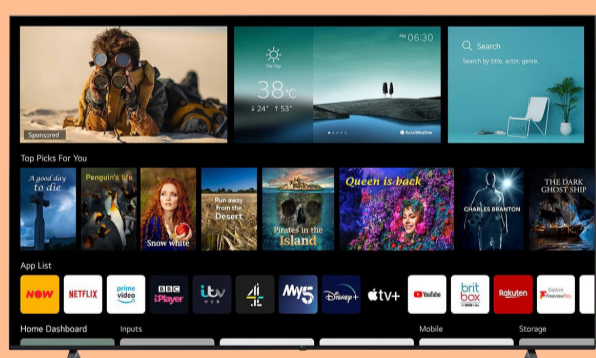

LG

82" Cinema Screen SMART TV 82UP8050PVB

a7 Gen4 Processor 4K

4K Ultra HD

Dolby Atmos

120Hz Native

SAVE N$ 1 000

N$ 28 900

N$ 1 732 x18 Months 20% Deposit

harman/kardon

Go + Play 3 Bluetooth Speaker OH4421

Dual far-field microphones

Built-in battery

Bluetooth music streaming

Auto self tuning

SAVE N$ 6 800

N$ 459 x18 Months 20% Deposit