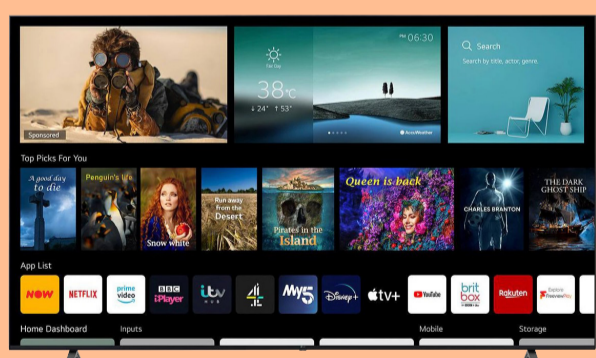

RESTONIC

Silver Jewel, Queen Size Standard Length

SAVE N$ 400

N$ 5 799

N$ 346 x24 Months 10% Deposit

RESTONIC

Royal Comfort, Queen Size Extra Length

SAVE N$ 700

N$ 11 899

N$ 672 x24 Months 10% Deposit

Slumberland

Body Rest, King Size Extra Length

SAVE N$ 1000

N$ 17 899

N$ 957 x24 Months 10% Deposit

Slumberland

Arlington Motion, King Size Extra Length

N$ 49 600

N$ 2 512 x24 Months 10% Deposit

Highback PU Office Chair SP-914A

Material: PU Leather Colour: Black

SAVE N$ 800

N$ 4 300

N$ 240 x24 Months 10% Deposit

Steel Stationary Cupboard FC-A18

Material: Steel Colour: Grey

SAVE N$ 300

N$ 3 400

N$ 197 x24 Months 10% Deposit

Wall Unit OZ2525 GREY

Material: Wood Colour: Grey

N$ 5 800

N$ 346 x24 Months 10% Deposit

Executive Office Desk OZ2906-18

Material: Wood Colour: Grey & Brown

N$ 13 000

N$ 724 x24 Months 10% Deposit

Executive Desk 1.8M OZ2911-18L

Material: Wood Colour: Grey & Brown

N$ 13 000

N$ 724 x24 Months 10% Deposit

Arizona Computer Desk CT-1927C

Material: Wood Colour: Oak & White

N$ 4 500

N$ 249 x24 Months 10% Deposit

COOK SMARTER 3 ESSENTIALS, 1 PRICE!

Hisense

60cm Oven + Hob + Extractor HBO60202+HO60TASS+H60STES

Colour: Stainless Steel

SAVE N$ 2 600

N$ 6 600

N$ 384 x24 Months 10% Deposit

SAMSUNG

613L Side by Side Refrigerator RH65A5411M9

Colour: Gentile Silver

No Frost

All around cooling

Energy Rating: A+

Tempered Glass Shelves

SAVE N$ 10 700

N$ 28 000

N$ 1 458 x24 Months 10% Deposit

SAMSUNG

32L Electronic Microwave Oven ME9114W1

Colour: White

32L Capacity

LED Display

Triple distribution system

Ceramic Enamel

SAVE N$ 600

N$ 2 000

N$ 130 x24 Months 10% Deposit

SAMSUNG

17KG Top Load Washing Machine WA17T6260BV

Colour: Black Caviar

Active dual wash

Magic dispenser

Magic filter

Wobble technology

SAVE N$ 3 600

N$ 9 900

N$ 542 x24 Months 10% Deposit

ELBA