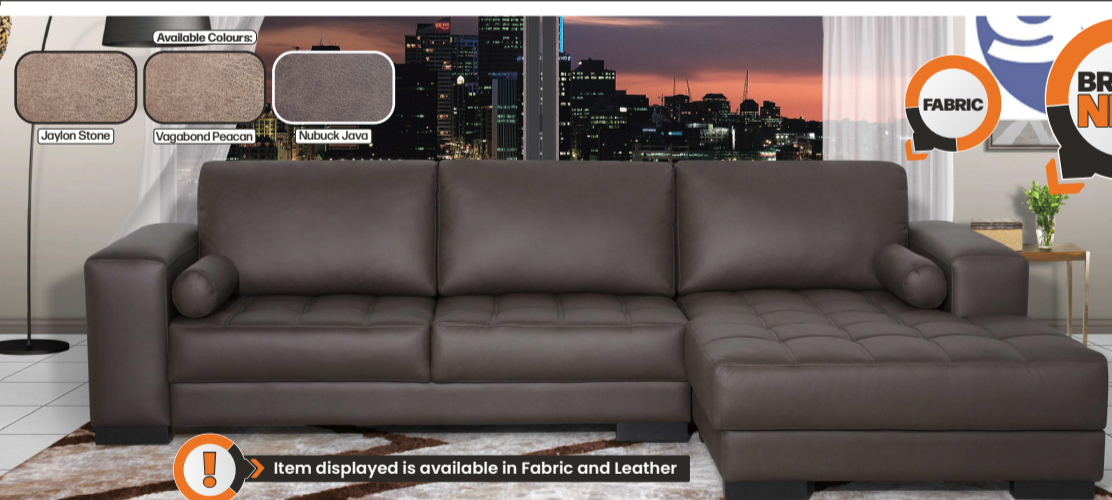

N\$ CASH **37 999**
N\$ CREDIT **1 960** x24 Months
10% Deposit

3 Piece, 5 Action Sophia Lounge Suite
Material: Full Leather
Colour: Cumulus Tan

N\$ CASH **72 800**
N\$ CREDIT **3 642** x24 Months
10% Deposit

7 Piece Barbados Corner Lounge Suite
Material: Fabric
Colour: Grounded

N\$ CASH **45 999**
N\$ CREDIT **2 340** x24 Months
10% Deposit

SAVE N\$ 6 000

Anesi Chair
Axel
Material: Fabric
Colour: Beige OR Grey, Black, Rust
SAVE N\$ 800
N\$ CASH **4 700**
N\$ CREDIT **259** x24 Months
10% Deposit