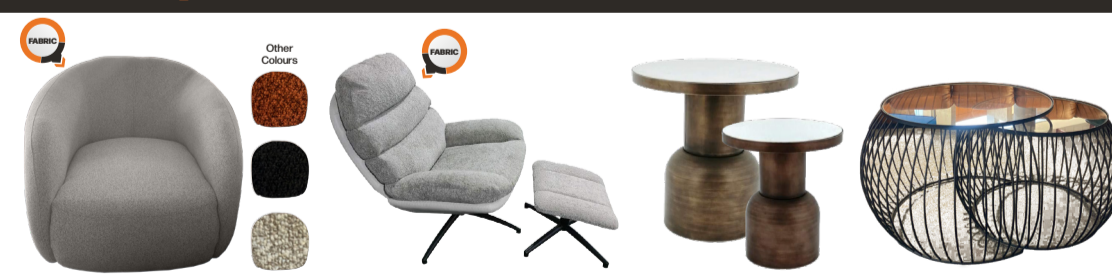

Item displayed is available in Fabric and Leather

2 Piece Vargan Daybed
Material: Fabric
Colour: Adara Grey, Nubuck Java, Vagabond, Jaylon Stone
SAVE N\$ 5 300

N\$ CASH **23 999**
N\$ CREDIT **1 268** x24 Months
10% Deposit

7 Piece Barbados Corner Lounge Suite
Material: Fabric
Colour: Grounded

N\$ CASH **45 999**
N\$ CREDIT **2 340** x24 Months
10% Deposit

SAVE N\$ 6 000

Anesi Chair
Axel
Material: Fabric
Colour: Beige OR Grey, Black, Rust
SAVE N\$ 800
N\$ CASH **4 700**
N\$ CREDIT **259** x24 Months
10% Deposit

Rafa Chair with Stool
Material: Fabric
Colour: Grey, Beige
N\$ CASH **9 700**
N\$ CREDIT **532** x24 Months
10% Deposit

Side Metal Table Set of 2
Material: Metal & Mirror
Colour: Bronze
N\$ CASH **1 860**
N\$ CREDIT **124** x24 Months
10% Deposit

Coffee Table Set of 2
Material: Metal & Glass Top
Colour: Black
N\$ CASH **4 300**
N\$ CREDIT **240** x24 Months
10% Deposit

Item displayed is available in Fabric and Leather

3 Piece Tamara Daybed
Material: Fabric
Colour: Grey, Rust, Black, Beige, Brown
SAVE N\$ 5 000