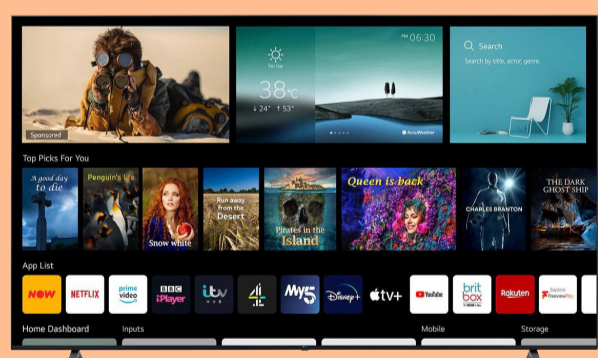

LG

82" Cinema Screen SMART TV
82UP8050PVB

- a7 Gen4 Processor 4K
- 4K Ultra HD
- Dolby Atmos
- 120Hz Native

SAVE N$ 1 000

N$ 28 900

N$ 1 732 x18 Months
20% Deposit

harman/kardon
by HARMAN

Go + Play 3 Bluetooth Speaker
OH4421

- Dual far-field microphones
- Built-in battery
- Bluetooth music streaming
- Auto self tuning

SAVE N$ 6 800

N$ 6 800

N$ 459 x18 Months
20% Deposit