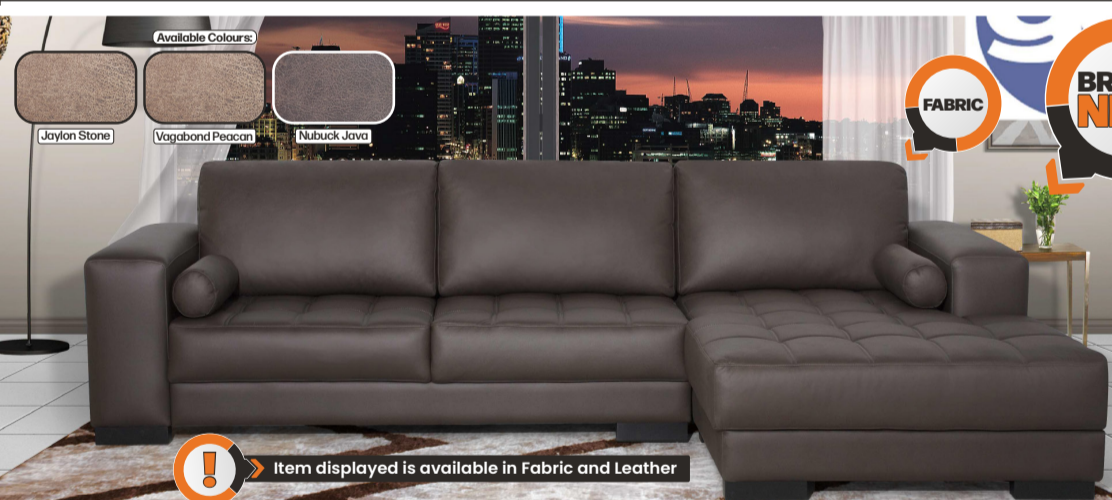

N\$ CASH **37 999**
N\$ CREDIT **1 960** x24 Months 10% Deposit

3 Piece, 5 Action Sophia Lounge Suite
Material: Full Leather
Colour: Cumulus Tan

N\$ CASH **72 800**
N\$ CREDIT **3 642** x24 Months 10% Deposit

7 Piece Barbados Corner Lounge Suite
Material: Fabric
Colour: Grounded

N\$ CASH **45 999**
N\$ CREDIT **2 340** x24 Months 10% Deposit

SAVE N\$ 6 000

Anesi Chair
Axel
Material: Fabric
Colour: Beige OR Grey, Black, Rust
SAVE N\$ 800
N\$ CASH **4 700**
N\$ CREDIT **259** x24 Months 10% Deposit

Rafa Chair with Stool
Material: Fabric
Colour: Grey, Beige
N\$ CASH **9 700**
N\$ CREDIT **532** x24 Months 10% Deposit

Side Metal Table Set of 2
Material: Metal & Mirror
Colour: Bronze
N\$ CASH **1 860**
N\$ CREDIT **124** x24 Months 10% Deposit