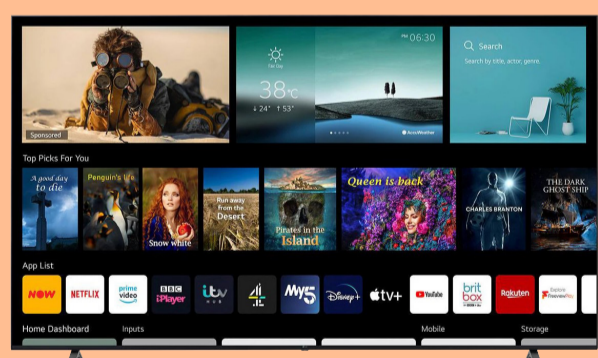

LG

82" Cinema Screen SMART TV 82UP8050PVB

a7 Gen4 Processor 4K

4K Ultra HD

Dolby Atmos

120Hz Native

SAVE N$ 1 000

N$ 28 900

N$ 1 732 x18 Months 20% Deposit

harman/kardon

Go + Play 3 Bluetooth Speaker OH4421

Dual far-field microphones

Built-in battery

Bluetooth music streaming

Auto self tuning

SAVE N$ 10 000

N$ 6 800

N$ 459 x18 Months 20% Deposit