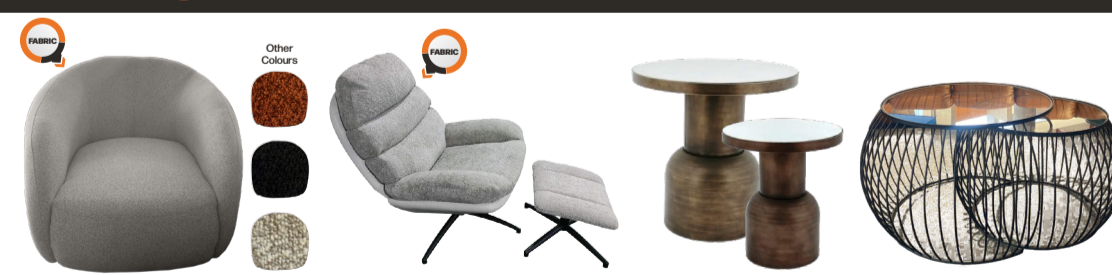

Item displayed is available in Fabric and Leather

2 Piece Vargan Daybed
Material: Fabric
Colour: Adara Grey, Nubuck Java, Vagabond, Jaylon Stone
SAVE N\$ 5 300

N\$ CASH **23 999**
N\$ CREDIT **1 268** x24 Months
10% Deposit

7 Piece Barbados Corner Lounge Suite
Material: Fabric
Colour: Grounded
SAVE N\$ 6 000

N\$ CASH **45 999**
N\$ CREDIT **2 340** x24 Months
10% Deposit

Anesi Chair
Axel
Material: Fabric
Colour: Beige OR Grey, Black, Rust
SAVE N\$ 800
N\$ CASH **4 700**
N\$ CREDIT **259** x24 Months
10% Deposit

Rafa Chair with Stool
Material: Fabric
Colour: Grey, Beige
N\$ CASH **9 700**
N\$ CREDIT **532** x24 Months
10% Deposit

Side Metal Table Set of 2
Material: Metal & Mirror
Colour: Bronze
N\$ CASH **1 860**
N\$ CREDIT **124** x24 Months
10% Deposit

Coffee Table Set of 2
Material: Metal & Glass Top
Colour: Black
N\$ CASH **4 300**
N\$ CREDIT **240** x24 Months
10% Deposit

Item displayed is available in Fabric and Leather

3 Piece Tamara Daybed
Material: Fabric
Colour: Grey, Rust, Black, Beige, Brown
SAVE N\$ 5 000