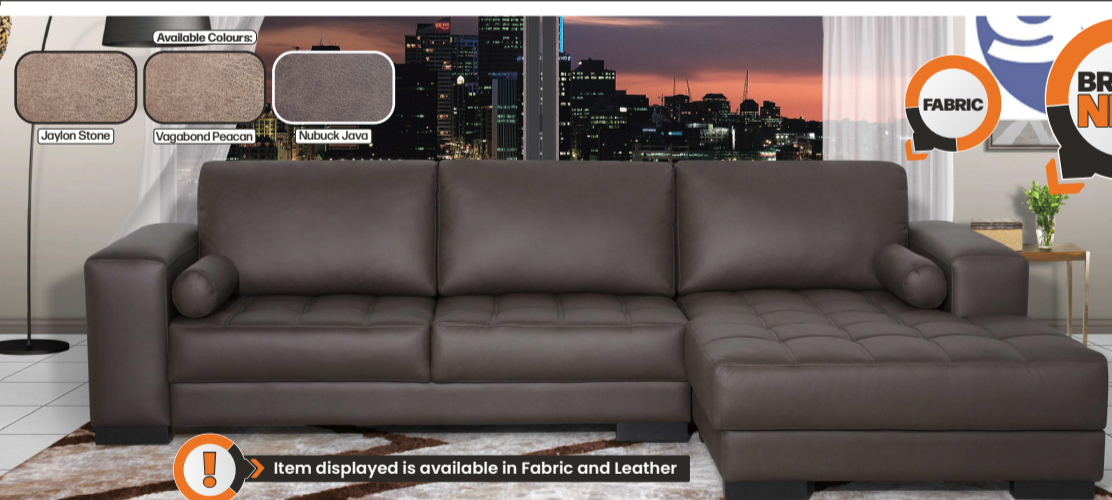

N\$ 37 999
CASH
N\$ 1 960 x24 Months
CREDIT 10% Deposit

3 Piece, 5 Action Sophia Lounge Suite
Material: Full Leather
Colour: Cumulus Tan

N\$ 72 800
CASH
N\$ 3 642 x24 Months
CREDIT 10% Deposit

Item displayed is available in Fabric and Leather

Colour: White

• 32L Capacity

• LED Display

• Triple distribution system

• Ceramic Enamel

SAVE N\$ 600

N\$ 2 000

N\$ 130 x24 Months 10% Deposit