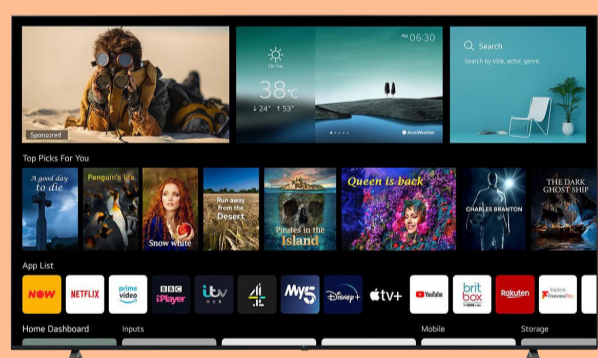

LG

82" Cinema Screen SMART TV

82UP8050PVB

• a7 Gen4 Processor 4K

• 4K Ultra HD

• Dolby Atmos

• 120Hz Native

SAVE N$ 1 000

N$ 28 900

N$ 1 732 x18 Months 20% Deposit

harman/kardon

Go + Play 3 Bluetooth Speaker

OH4421

• Dual far-field microphones

• Built-in battery

• Bluetooth music streaming

• Auto self tuning

SAVE N$ 6 800

N$ 459 x18 Months 20% Deposit