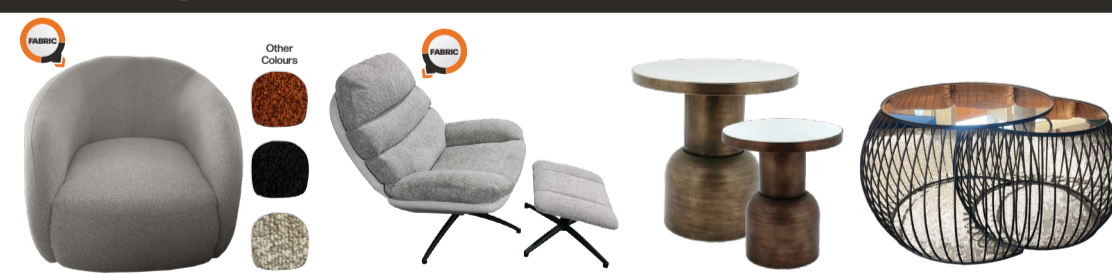

N\$ 37 999
CASH
N\$ 1 960 x24 Months
CREDIT 10% Deposit

3 Piece, 5 Action Sophia Lounge Suite
Material: Full Leather
Colour: Cumulus Tan

N\$ 72 800
CASH
N\$ 3 642 x24 Months
CREDIT 10% Deposit

Item displayed is available in Fabric and Leather

2 Piece Vargan Daybed
Material: Fabric
Colour: Adara Grey, Nubuck Java, Vagabond, Jaylon Stone
SAVE N\$ 5 300

N\$ 23 999
CASH
N\$ 1 268 x24 Months
CREDIT 10% Deposit

7 Piece Barbados Corner Lounge Suite
Material: Fabric
Colour: Grounded
SAVE N\$ 6 000

N\$ 45 999
CASH
N\$ 2 340 x24 Months
CREDIT 10% Deposit

Anesi Chair
Axel
Material: Fabric
Colour: Beige OR Grey, Black, Rust
SAVE N\$ 800
N\$ 4 700
CASH
N\$ 259 x24 Months
CREDIT 10% Deposit

Rafa Chair with Stool
Material: Fabric
Colour: Grey, Beige
N\$ 9 700
CASH
N\$ 532 x24 Months
CREDIT 10% Deposit

Item displayed is available in Fabric and Leather

3 Piece Tamara Daybed
Material: Fabric
Colour: Grey, Rust, Black, Beige, Brown
SAVE N\$ 5 000

N\$ 26 999
CASH
N\$ 1 411 x24 Months
CREDIT 10% Deposit

NEED AN INSURANCE QUOTE?