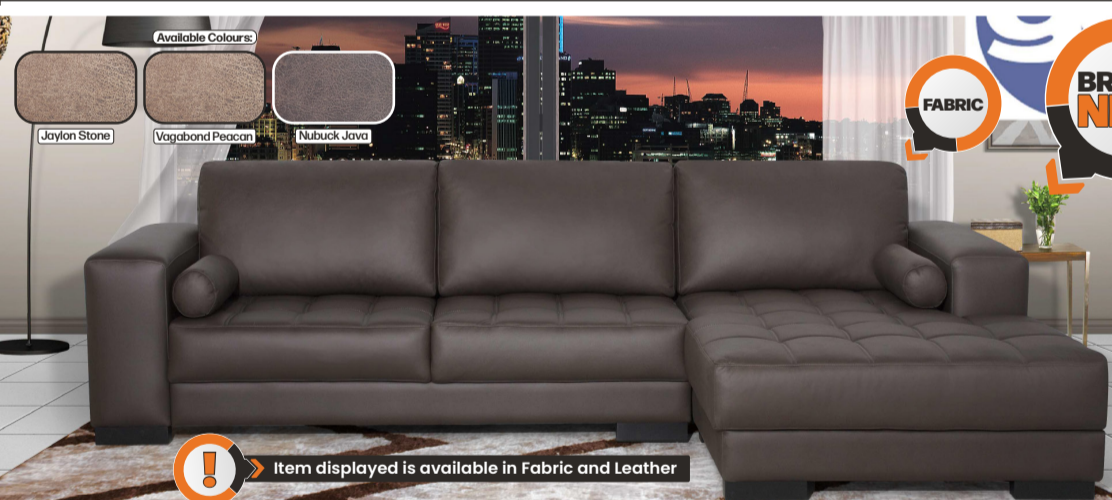

N\$ CASH **37 999**
N\$ CREDIT **1 960** x24 Months
10% Deposit

3 Piece, 5 Action Sophia Lounge Suite
Material: Full Leather
Colour: Cumulus Tan

N\$ CASH **72 800**
N\$ CREDIT **3 642** x24 Months
10% Deposit