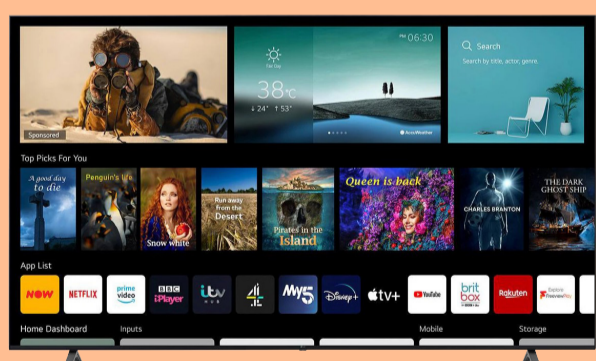

LG

82" Cinema Screen SMART TV 82UP8050PVB

• a7 Gen4 Processor 4K

• 4K Ultra HD

• Dolby Atmos

• 120Hz Native

SAVE N$ 1 000

N$ 28 900

N$ 1 732 x18 Months 20% Deposit

harman/kardon

Go + Play 3 Bluetooth Speaker OH4421

• Dual far-field microphones

• Built-in battery

• Bluetooth music streaming

• Auto self tuning

SAVE N$ 6 800

N$ 459 x18 Months 20% Deposit