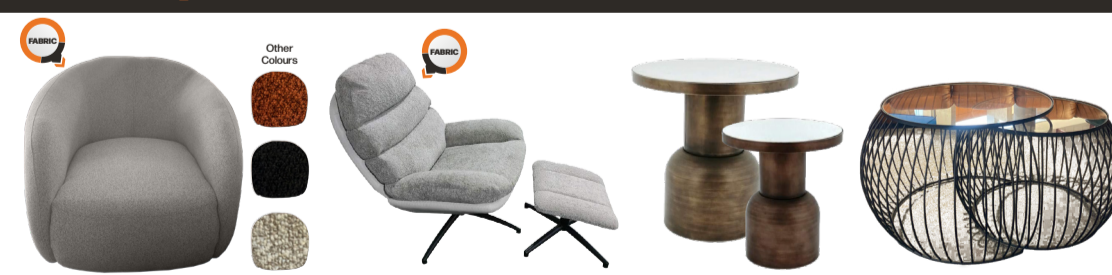

N\$ CASH **37 999**  
N\$ CREDIT **1 960** x24 Months  
10% Deposit

**3 Piece, 5 Action Sophia Lounge Suite**  
Material: Full Leather  
Colour: Cumulus Tan

N\$ CASH **72 800**  
N\$ CREDIT **3 642** x24 Months  
10% Deposit

Item displayed is available in Fabric and Leather

**2 Piece Vargan Daybed**  
Material: Fabric  
Colour: Adara Grey, Nubuck Java, Vagabond, Jaylon Stone  
**SAVE N\$ 5 300**

N\$ CASH **23 999**  
N\$ CREDIT **1 268** x24 Months  
10% Deposit

**7 Piece Barbados Corner Lounge Suite**  
Material: Fabric  
Colour: Grounded

N\$ CASH **45 999**  
N\$ CREDIT **2 340** x24 Months  
10% Deposit

**SAVE N\$ 6 000**

**Anesi Chair**  
Axel  
Material: Fabric  
Colour: Beige OR Grey, Black, Rust  
**SAVE N\$ 800**  
N\$ CASH **4 700**  
N\$ CREDIT **259** x24 Months  
10% Deposit

**Coffee Table Set of 2**  
Material: Metal & Glass Top  
Colour: Black  
N\$ CASH **4 300**  
N\$ CREDIT **240** x24 Months  
10% Deposit

Item displayed is available in Fabric and Leather

**3 Piece Tamara Daybed**  
Material: Fabric  
Colour: Grey, Rust, Black, Beige, Brown  
**SAVE N\$ 5 000**