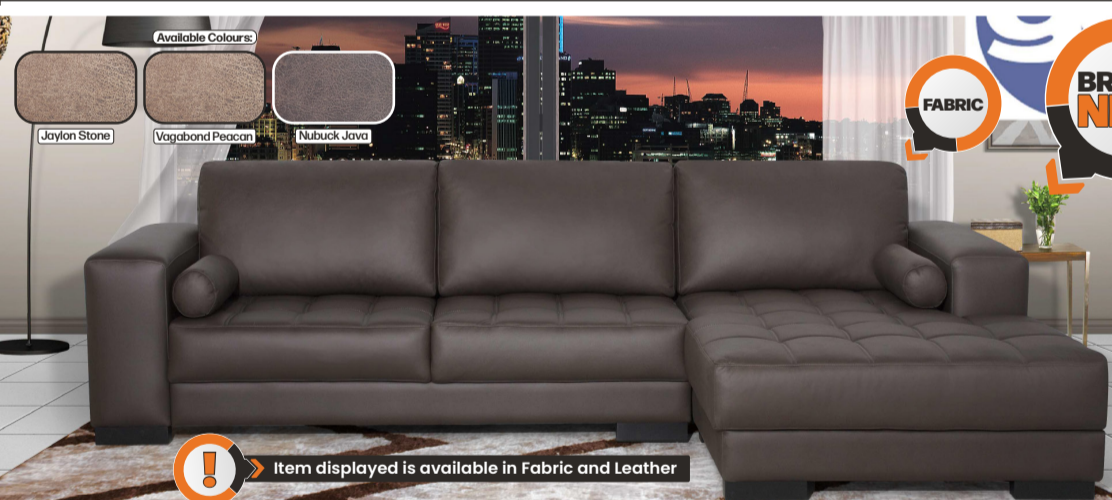

N\$ CASH **37 999**  
N\$ CREDIT **1 960** x24 Months  
10% Deposit

**3 Piece, 5 Action Sophia Lounge Suite**  
Material: Full Leather  
Colour: Cumulus Tan

N\$ CASH **72 800**  
N\$ CREDIT **3 642** x24 Months  
10% Deposit