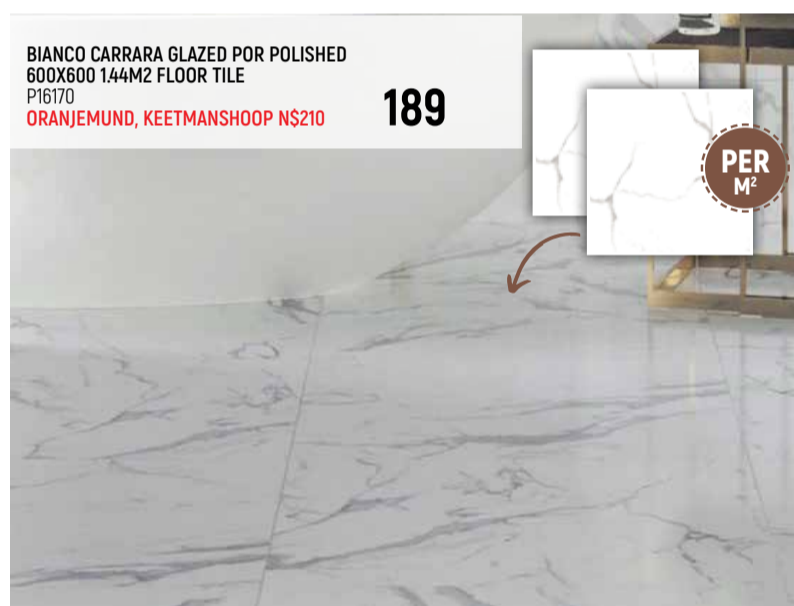

OCHER MARBLE CERAMIC GLOSS 400X400 1.92M2 FLOOR TILE
P16184
KEETMANSHOOP EXCL ORANJEMUND & LUDERITZ N$139 **129**

PER M²

PER M²

PER M²

PER M²