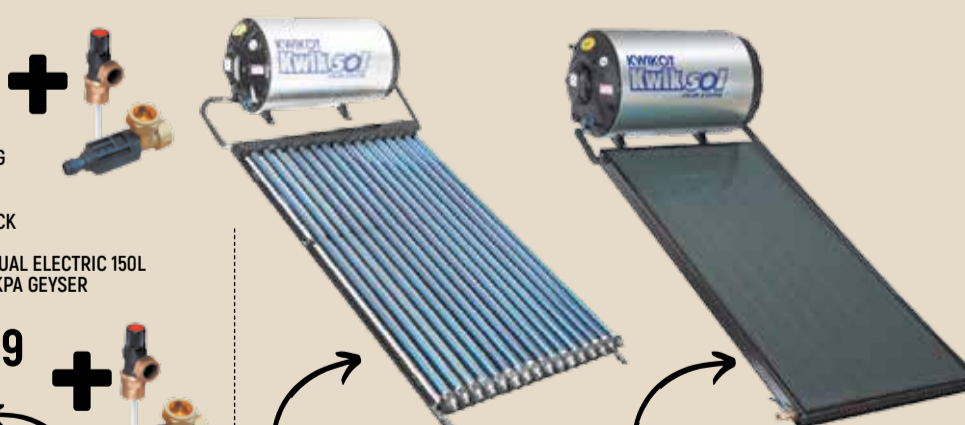

- 150LT DIRECT GEYSER IPX 4 RATED
- FROST RESISTANT PIPE SET WITH FITTINGS
- UNIVERSAL PITCH ROOF SUPPORT
- 2X 22MM VACUUM BREAKERS
- 22MM MULTI PRESSURE CONTROL VALVE 400KPA
- THERMOSTATIC MIXING VALVE 22MM
- 1 - 7 DAY DIGITAL GEYSER TIMER 20A
- BRACKET FOR EVT FRAME
- MANIFOLD AND FRAME
- 16X VACUUM TUBES

KWISOL SOLAR GEYSER 150L P9615

SELECTED BRANCHES

17 999

- 150LT INDERCT GEYSER IPX 4 RATED
- UV SOLAR LAGGING 3X 1.8M (25MM)
- UNIVERSAL PITCH ROOF SUPPORT
- BRACKET FOR FLAT PLATE COLLECTOR (2)
- 2X 22MM MULTI PRESSURE CONTROL VALVE 400KPA
- THERMOSTATIC MIXING VALVE 22MM
- 1 - 7 DAY DIGITAL GEYSER TIMER 20A
- PROPYLENE GLYCOL 2X 1LT
- 2B SOLAR FLAT PLATE COLLECTOR PANEL 2M2

KWISOL INDIRECT 150L SOLAR GEYSER P8420

SELECTED BRANCHES

20 999