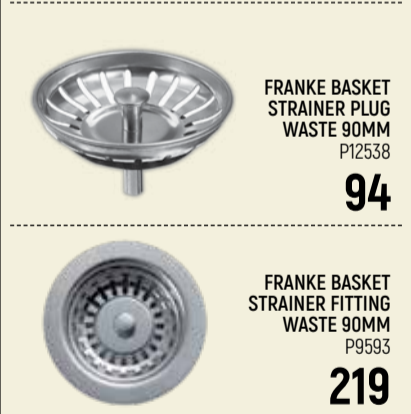

PRISMA UNDER BASIN WATER HEATER 10L P2168

2 299

BIJOU SAVOLE SATIN NICKEL DECK TYPE SINK MIXER P15933

1 299

BIJOU STYLET SATIN NICKEL DECK TYPE SINK MIXER P15926

1 399

BIJOU STYLET GOLD DECK TYPE SINK MIXER P15921

1 499

KWIKOT DROP-IN SINK (INC. WASTE) P12203

899

FRANKE UNDERMOUNT SINGLE BOWL SINK (INC. WASTE) 455X390 P11101

1 299

FRANKE UNDERMOUNT SINGLE BOWL STELLA SINK (INC. WASTE) 428X190 P11320

1 999

FRANKE PREP BOWL WITH OVERFLOW INSET (INC. WASTE) P11103

1 999

KWIKOT DROP - IN SINK (INC. WASTE) 1160X500 P12205

1 899

FRANKE BASKET STRAINER PLUG WASTE 90MM P12538

94

FRANKE BASKET STRAINER FITTING WASTE 90MM P9593

219

FRANKE DOUBLE BOWL NOUVEAU SINK (INC. WASTE INSET) 1160X460X149 P2982

1 999

KWIKOT DROP - IN SINK (INC. WASTE) P7058

3 999

FRANKE COMPLETE TRAP SINK KIT P14121

199

FRANKE DOUBLE BOWL CASCADE SINK (INC. WASTE INSET) 1360X500 P9089

5 999

KWIKOT DOUBLE BOWL SINK (INC. WASTE) 1350X480 P12208