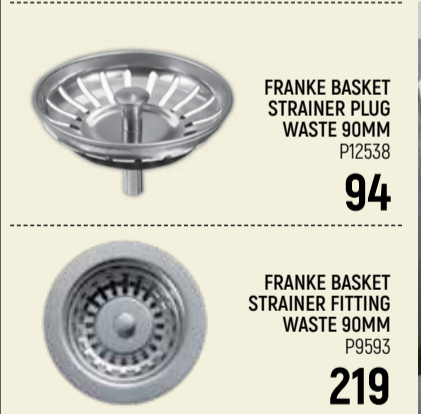

1 399

- REDUCED ENERGY CONSUMPTION
- VERSATILE AND COMPACT WAY TO GET QUICK HOT
- WATER AT POINT OF USE
- SAVINGS ON COST

PRISMA UNDER BASIN WATER HEATER 10L P2168

2 299

BIJOU SAVOLE SATIN NICKEL DECK TYPE SINK MIXER P15933

1 299

BIJOU STYLET SATIN NICKEL DECK TYPE SINK MIXER P15926

1 399

BIJOU STYLET GOLD DECK TYPE SINK MIXER P15921

1 499

KWIKOT DROP-IN SINK (INC. WASTE) P12203

899

FRANKE UNDERMOUNT SINGLE BOWL SINK (INC. WASTE) 455X390 P11101

1 299

FRANKE UNDERMOUNT SINGLE BOWL STELLA SINK (INC. WASTE) 428X190 P11320

1 999

FRANKE PREP BOWL WITH OVERFLOW INSET (INC. WASTE) P11103

1 999

KWIKOT DROP - IN SINK (INC. WASTE) 1160X500 P12205

1 899

FRANKE BASKET STRAINER PLUG WASTE 90MM P12538

94

FRANKE BASKET STRAINER FITTING WASTE 90MM P9593

219

FRANKE DOUBLE BOWL NOUVEAU SINK (INC. WASTE INSET) 1160X460X149 P2982

1 999

KWIKOT DROP - IN SINK (INC. WASTE) P7058

3 999

FRANKE COMPLETE TRAP SINK KIT P14121