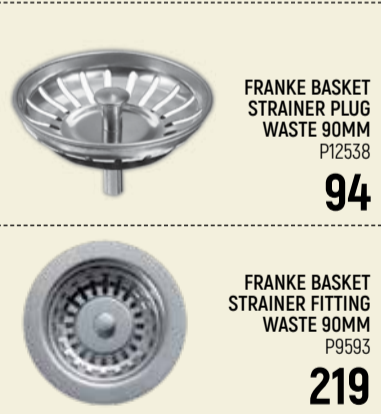

**1 499**

- REDUCED ENERGY CONSUMPTION
- VERSATILE AND COMPACT WAY TO GET QUICK HOT
- WATER AT POINT OF USE
- SAVINGS ON COST

PRISMA UNDER BASIN WATER HEATER 10L  
P2168  
SELECTED BRANCHES

**2 299**

KWIKOT DROP-IN SINK (INC. WASTE)  
P12203  
SELECTED BRANCHES

**899**

FRANKE UNDERMOUNT SINGLE BOWL  
SINK (INC. WASTE) 455X390  
P11101  
SELECTED BRANCHES

**1 299**

FRANKE UNDERMOUNT SINGLE BOWL STELLA  
SINK (INC. WASTE) 428X190  
P11320  
SELECTED BRANCHES

**1 999**

FRANKE PREP BOWL WITH OVERFLOW  
INSET (INC. WASTE)  
P11103  
SELECTED BRANCHES

**1 999**

KWIKOT DROP - IN SINK (INC. WASTE) 1160X500  
P12205  
SELECTED BRANCHES

**1 899**

FRANKE BASKET  
STRAINER PLUG  
WASTE 90MM  
P12538