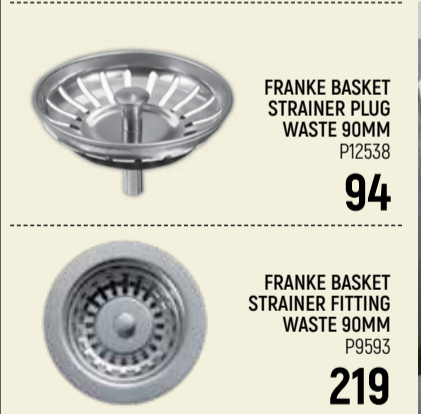

BIJOU SAVOLE SATIN NICKEL DECK TYPE SINK MIXER P15933

1 299

BIJOU STYLET SATIN NICKEL DECK TYPE SINK MIXER P15926

1 399

BIJOU STYLET GOLD DECK TYPE SINK MIXER P15921

1 499

KWIKOT DROP-IN SINK (INC. WASTE) P12203

899

FRANKE UNDERMOUNT SINGLE BOWL SINK (INC. WASTE) 455X390 P11101

1 299

FRANKE UNDERMOUNT SINGLE BOWL STELLA SINK (INC. WASTE) 428X190 P11320

1 999

FRANKE PREP BOWL WITH OVERFLOW INSET (INC. WASTE) P11103

1 999

KWIKOT DROP - IN SINK (INC. WASTE) 1160X500 P12205

1 899

FRANKE BASKET STRAINER PLUG WASTE 90MM P12538

94

FRANKE BASKET STRAINER FITTING WASTE 90MM P9593

219

FRANKE DOUBLE BOWL NOUVEAU SINK (INC. WASTE INSET) 1160X460X149 P2982

1 999

KWIKOT DROP - IN SINK (INC. WASTE) P7058

3 999

FRANKE COMPLETE TRAP SINK KIT P14121

199

FRANKE DOUBLE BOWL CASCADE SINK (INC. WASTE INSET) 1360X500 P9089

5 999

KWIKOT DOUBLE BOWL SINK (INC. WASTE) 1350X480 P12208