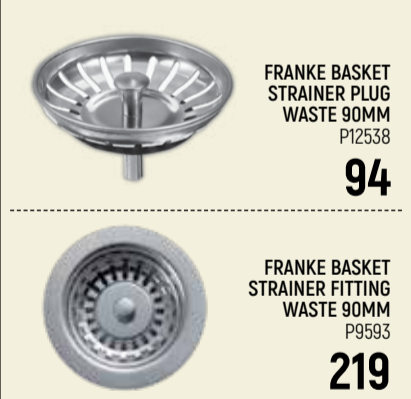

SELECTED BRANCHES

**1 999**

FRANKE PREP BOWL WITH OVERFLOW INSET (INC. WASTE) P11103

SELECTED BRANCHES

**1 999**

KWIKOT DROP - IN SINK (INC. WASTE) 1160X500 P12205

SELECTED BRANCHES

**1 899**

FRANKE BASKET STRAINER PLUG WASTE 90MM P12538

**94**

FRANKE BASKET STRAINER FITTING WASTE 90MM P9593

**219**

FRANKE DOUBLE BOWL NOUVEAU SINK (INC. WASTE INSET) 1160X460X149 P2982

**1 999**

KWIKOT DROP - IN SINK (INC. WASTE) P7058