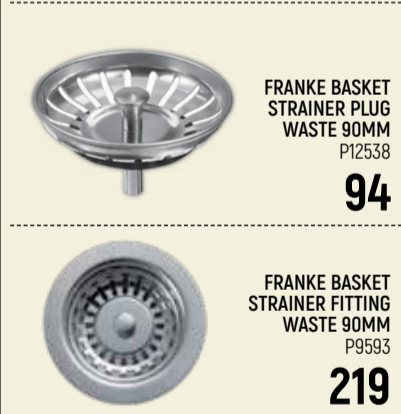

**1 499**

KWIKOT DROP-IN SINK (INC. WASTE) P12203

SELECTED BRANCHES

**899**

FRANKE UNDERMOUNT SINGLE BOWL SINK (INC. WASTE) 455X390 P11101

SELECTED BRANCHES

**1 299**

FRANKE UNDERMOUNT SINGLE BOWL STELLA SINK (INC. WASTE) 428X190 P11320

SELECTED BRANCHES

**1 999**

FRANKE PREP BOWL WITH OVERFLOW INSET (INC. WASTE) P11103

SELECTED BRANCHES

**1 999**

KWIKOT DROP - IN SINK (INC. WASTE) 1160X500 P12205

SELECTED BRANCHES

**1 899**

FRANKE BASKET STRAINER PLUG WASTE 90MM P12538

**94**

FRANKE BASKET STRAINER FITTING WASTE 90MM P9593

**219**

FRANKE DOUBLE BOWL NOUVEAU SINK (INC. WASTE INSET) 1160X460X149 P2982

SELECTED BRANCHES

**1 999**

KWIKOT DROP - IN SINK (INC. WASTE) P7058

SELECTED BRANCHES

**3 999**

FRANKE COMPLETE TRAP SINK KIT P14121

**199**

FRANKE DOUBLE BOWL CASCADE SINK (INC. WASTE INSET) 1360X500 P9089

SELECTED BRANCHES

**5 999**