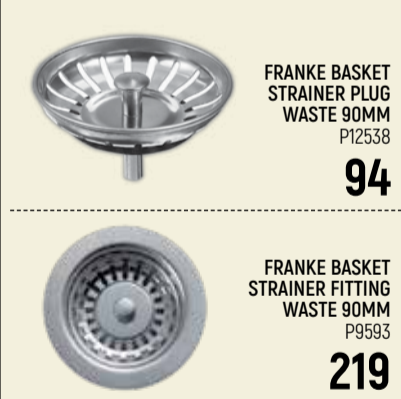

1 399

BIJOU SAVOLE SATIN NICKEL DECK TYPE SINK MIXER P15933

1 299

BIJOU STYLET SATIN NICKEL DECK TYPE SINK MIXER P15926

1 399

BIJOU STYLET GOLD DECK TYPE SINK MIXER P15921

1 499

- REDUCED ENERGY CONSUMPTION
- VERSATILE AND COMPACT WAY TO GET QUICK HOT
- WATER AT POINT OF USE
- SAVINGS ON COST

PRISMA UNDER BASIN WATER HEATER 10L P2168

2 299

KWIKOT DROP-IN SINK (INC. WASTE) P12203

SELECTED BRANCHES

899

FRANKE UNDERMOUNT SINGLE BOWL SINK (INC. WASTE) 455X390 P11101

SELECTED BRANCHES

1 299

FRANKE UNDERMOUNT SINGLE BOWL STELLA SINK (INC. WASTE) 428X190 P11320

SELECTED BRANCHES

1 999

FRANKE PREP BOWL WITH OVERFLOW INSET (INC. WASTE) P11103

SELECTED BRANCHES

1 999

KWIKOT DROP - IN SINK (INC. WASTE) 1160X500 P12205

SELECTED BRANCHES

1 899

FRANKE BASKET STRAINER PLUG WASTE 90MM P12538

94

FRANKE BASKET STRAINER FITTING WASTE 90MM P9593

219

FRANKE DOUBLE BOWL NOUVEAU SINK (INC. WASTE INSET) 1160X460X149 P2982

1 999