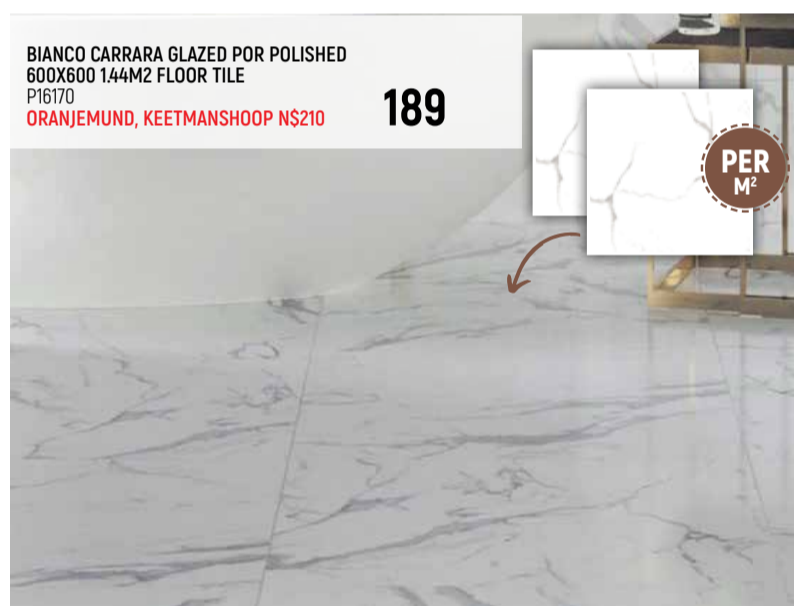

OCHER MARBLE CERAMIC GLOSS 400X400 1.92M2 FLOOR TILE
P16184
KEETMANSHOOP EXCL ORANJEMUND & LUDERITZ N$139 **129**