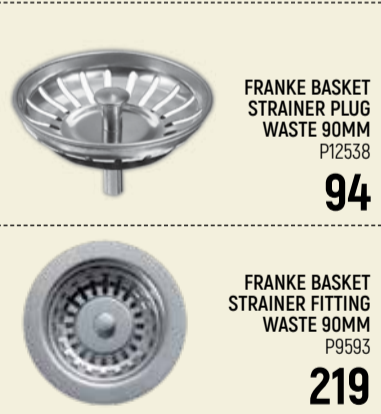

SELECTED BRANCHES

**1 999**

FRANKE PREP BOWL WITH OVERFLOW INSET (INC. WASTE) P11103

SELECTED BRANCHES

**1 999**

KWIKOT DROP - IN SINK (INC. WASTE) 1160X500 P12205

SELECTED BRANCHES

**1 899**

FRANKE BASKET STRAINER PLUG WASTE 90MM P12538

**94**

FRANKE BASKET STRAINER FITTING WASTE 90MM P9593

**219**

FRANKE DOUBLE BOWL NOUVEAU SINK (INC. WASTE INSET) 1160X460X149 P2982

**1 999**

KWIKOT DROP - IN SINK (INC. WASTE) P7058

SELECTED BRANCHES

**3 999**

FRANKE COMPLETE TRAP SINK KIT P14121

**199**

FRANKE DOUBLE BOWL CASCADE SINK (INC. WASTE INSET) 1360X500 P9089

SELECTED BRANCHES

**5 999**

KWIKOT DOUBLE BOWL SINK (INC. WASTE) 1350X480 P12208